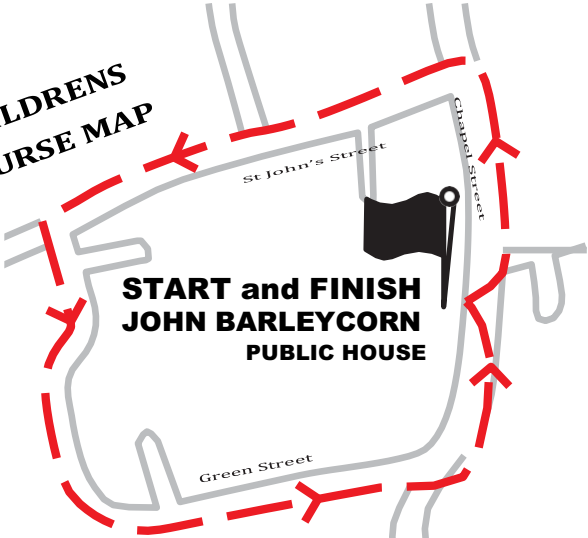

FREE
car parking is available
on the day at
Welch's Transport,
Moorfield Rd., CB22 4PS

**CHILDRENS
COURSE MAP**

**ADULTS
COURSE MAP**